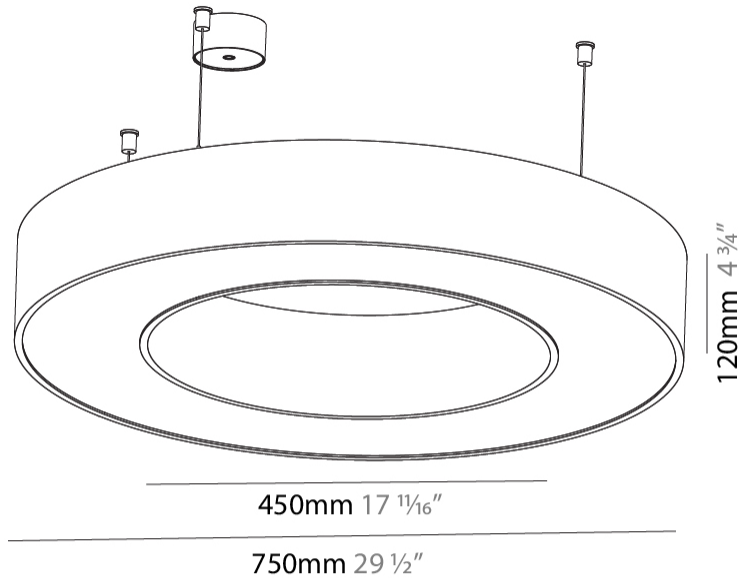

GENERAL

Series: Glorious
Subseries: Glorious
Brand: Prolight
Division: Architectural
Mounting Type: Suspension
Mounting Location: Ceiling
Subcategory: Ambient

PHYSICAL

Shape: Round
Diameter (mm): 750
Diameter (in): 29 1/2
Height (mm): 120
Height (in): 4 3/4
Max. Overall Height (mm): 2120
Max. Overall Height (in): 83 7/16
Light Distribution: Direct
Weight (kg): 7.062
Weight (lbs): 15.56
Diffuser: [PMMA - Opal or Micro-Prism](#)
Fixture Finish: [SSR / BKV / CWI / CRY / HAB / LAG / UFT / ITA / RUA / RUR / MIC / FTG / MYG / TWT / LOD / PUS / FRO / FUP / KIA / POP / BLS / SPG / MEY / GOH / GUM / CHC / COM / ABZ / JAG / OBR / MOS / ROR](#)
Fixture Material: Aluminum

ELECTRICAL

Lamp Type: LED (Zhaga Standard)
Input Wattage (W): 30
Total Output Wattage (W): 24 / 19.2 (3500K)
Dimming: [Non-Dimming / Phase Dimming (120Vac only) / 0-10V Dimming](#)
Driver Included: Yes
Driver Location: Integrated
Driver Type: Constant Current
Driver Class: Class 2
Input Voltage (V): 120 - 277
Constant Current (MA): 350 / 600 (3500K)

LED

Color Temperature (°K): [3000 / 3500 / 4000](#)
Max. Delivered Lumen (lm): 2770 / 2862 / 2920
CRI: >80 CRI
Efficiency (%): 65
Lamp Life (hrs): 50000

OPTICAL

RATINGS AND CERTIFICATIONS

Certified By: Certified for North American Standards
IP rating: IP20